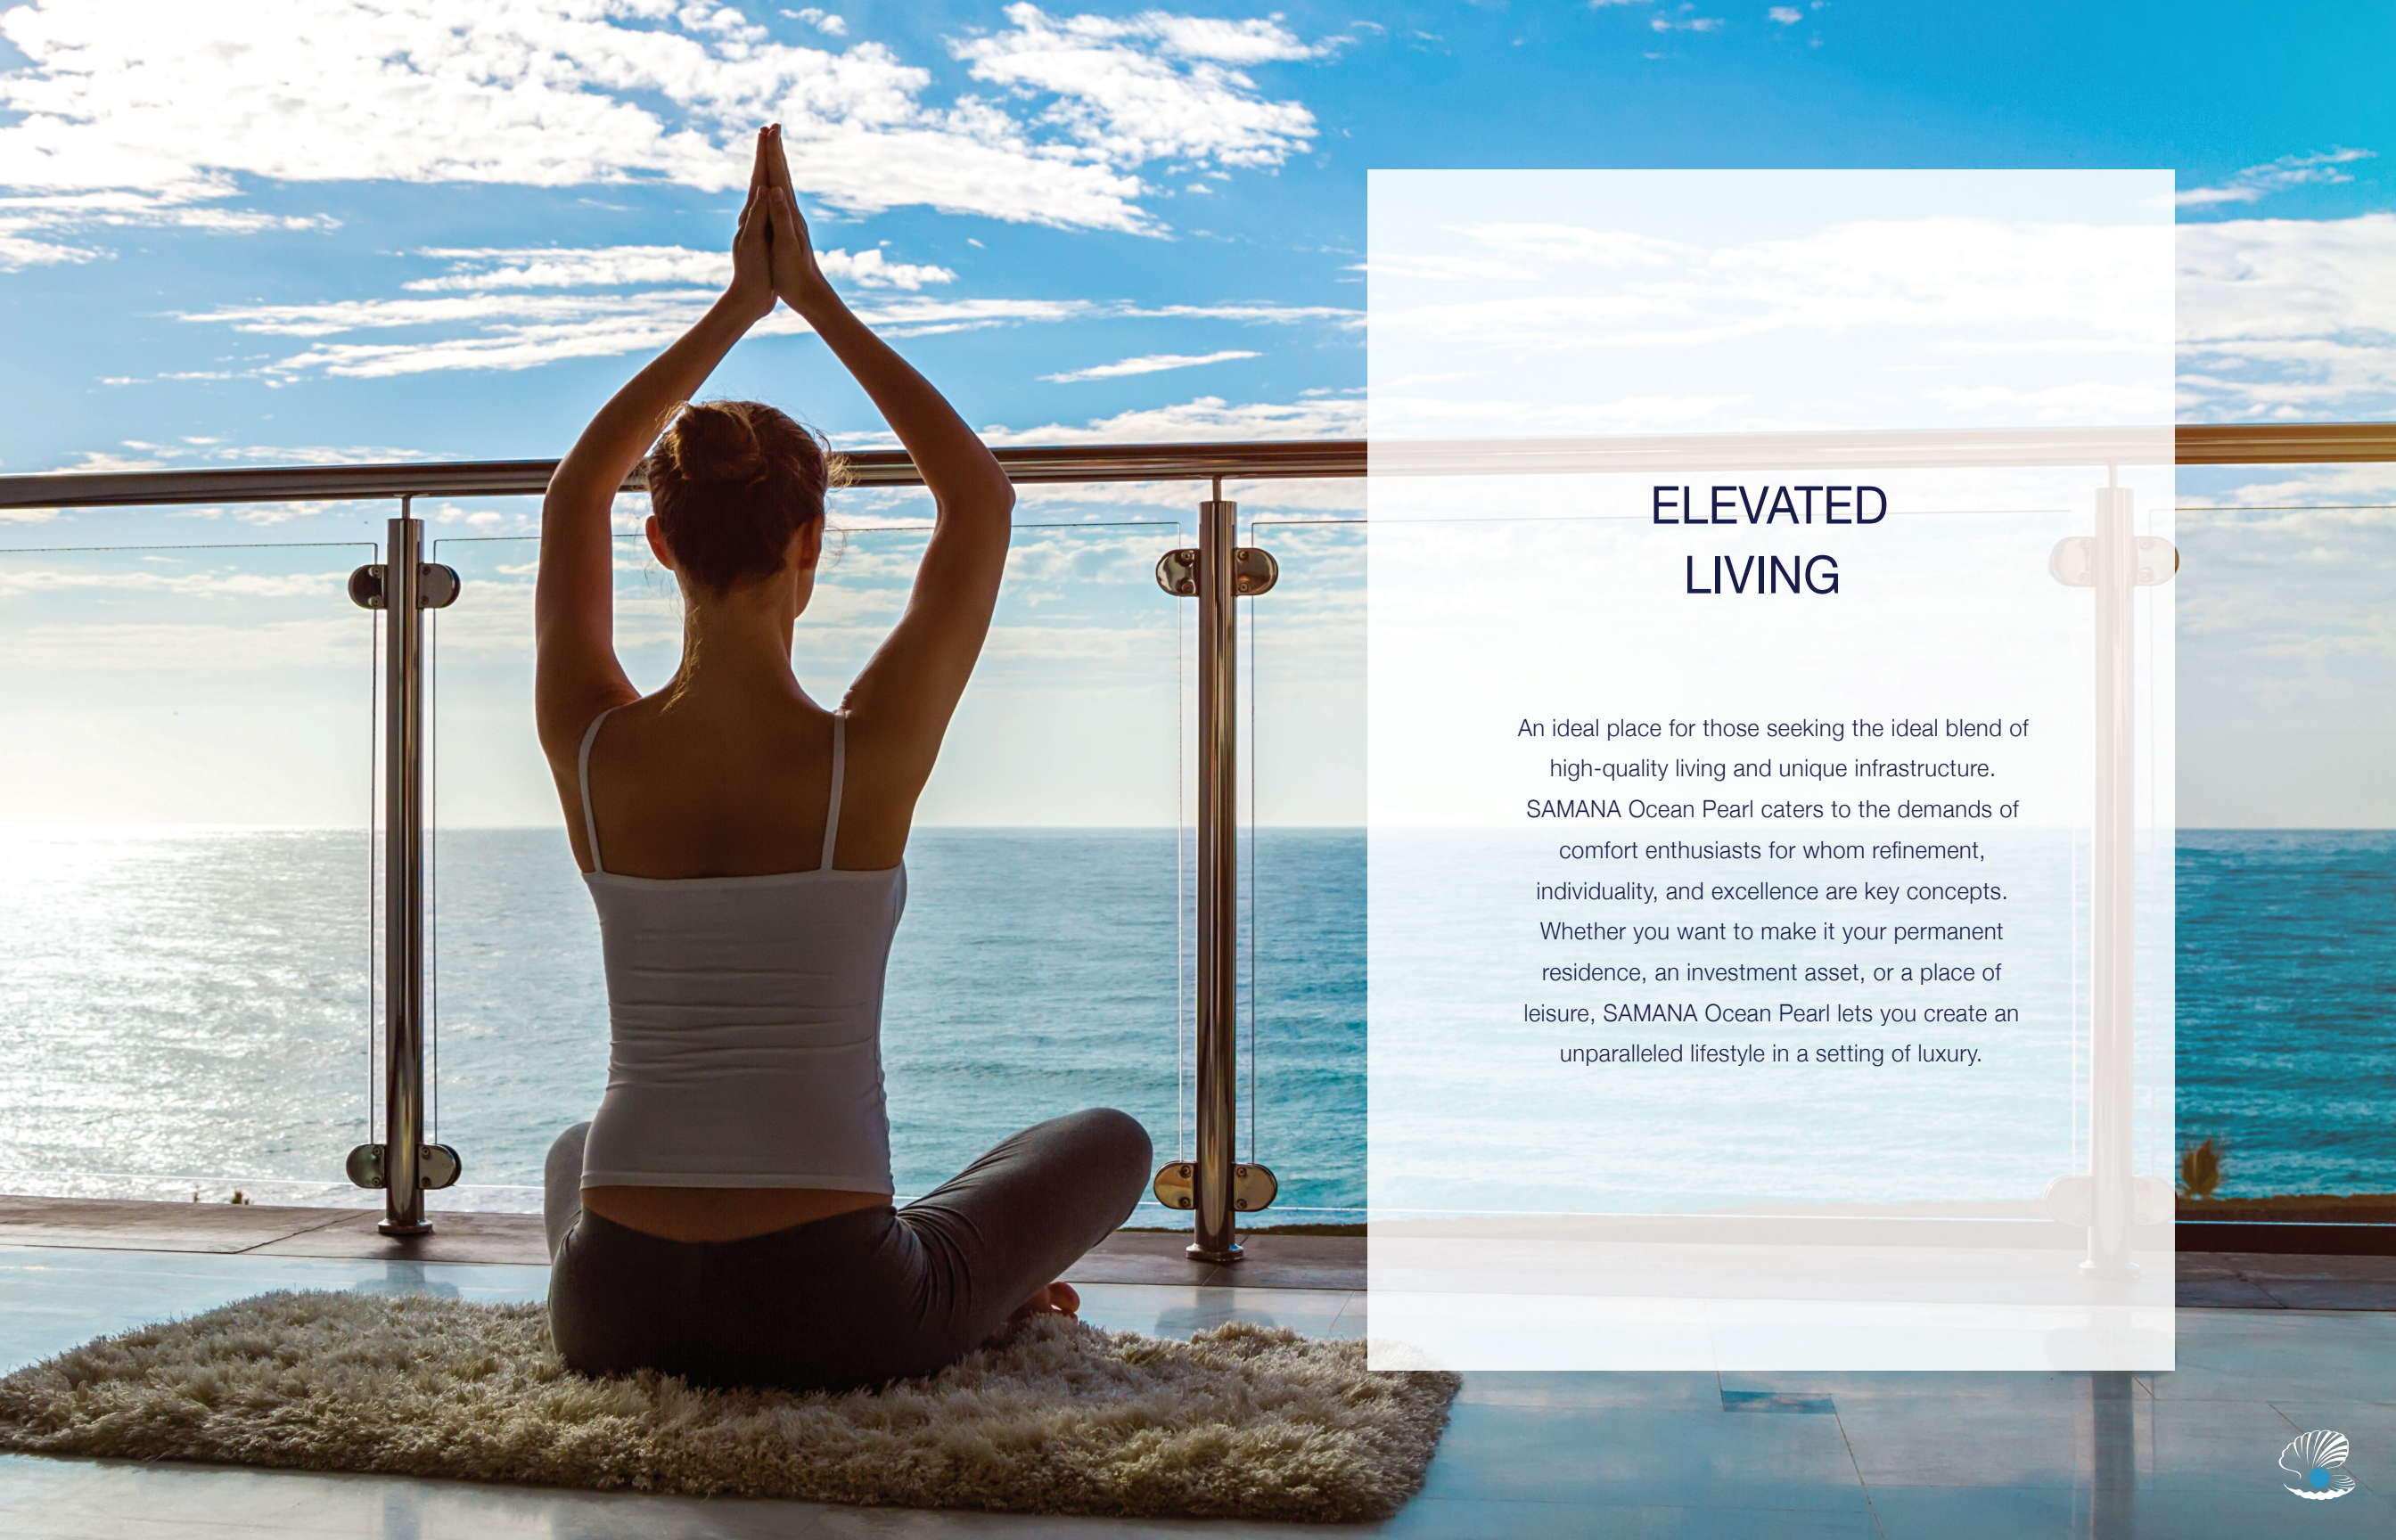

ELEVATED LIVING

An ideal place for those seeking the ideal blend of high-quality living and unique infrastructure. SAMANA Ocean Pearl caters to the demands of comfort enthusiasts for whom refinement, individuality, and excellence are key concepts. Whether you want to make it your permanent residence, an investment asset, or a place of leisure, SAMANA Ocean Pearl lets you create an unparalleled lifestyle in a setting of luxury.