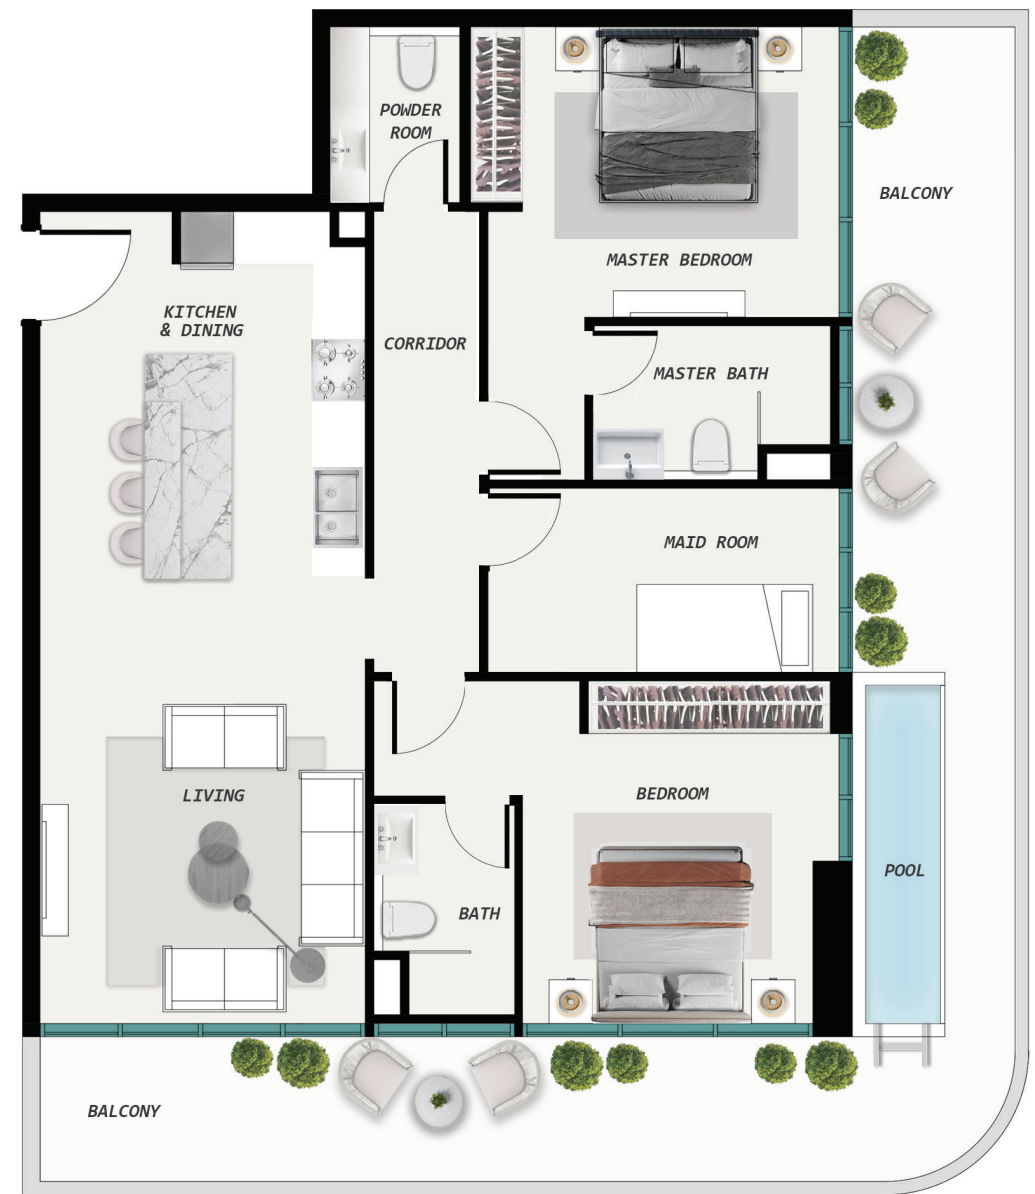

TECHNOGYM

DIVE INTO THE ESSENCE OF TRANQUILITY

SAMANA Ocean Pearl, located on the prestigious Dubai Island, is a visionary residential project that redefines the concept of waterfront luxury. Seamlessly blending exquisite design, unparalleled amenities, and a prime waterfront location, SAMANA Ocean Pearl materializes your vision of a lifestyle marked with opulence and equanimity.

UNITS LAYOUT

ONE BEDROOM WITH POOL

TWO BEDROOM WITH POOL

THREE BEDROOM WITHOUT POOL

FOUR BEDROOM WITH POOL

SAMANA

DEVELOPERS

+971 4 563 9510
info@samanadevelopers.com
www.samanadevelopers.com