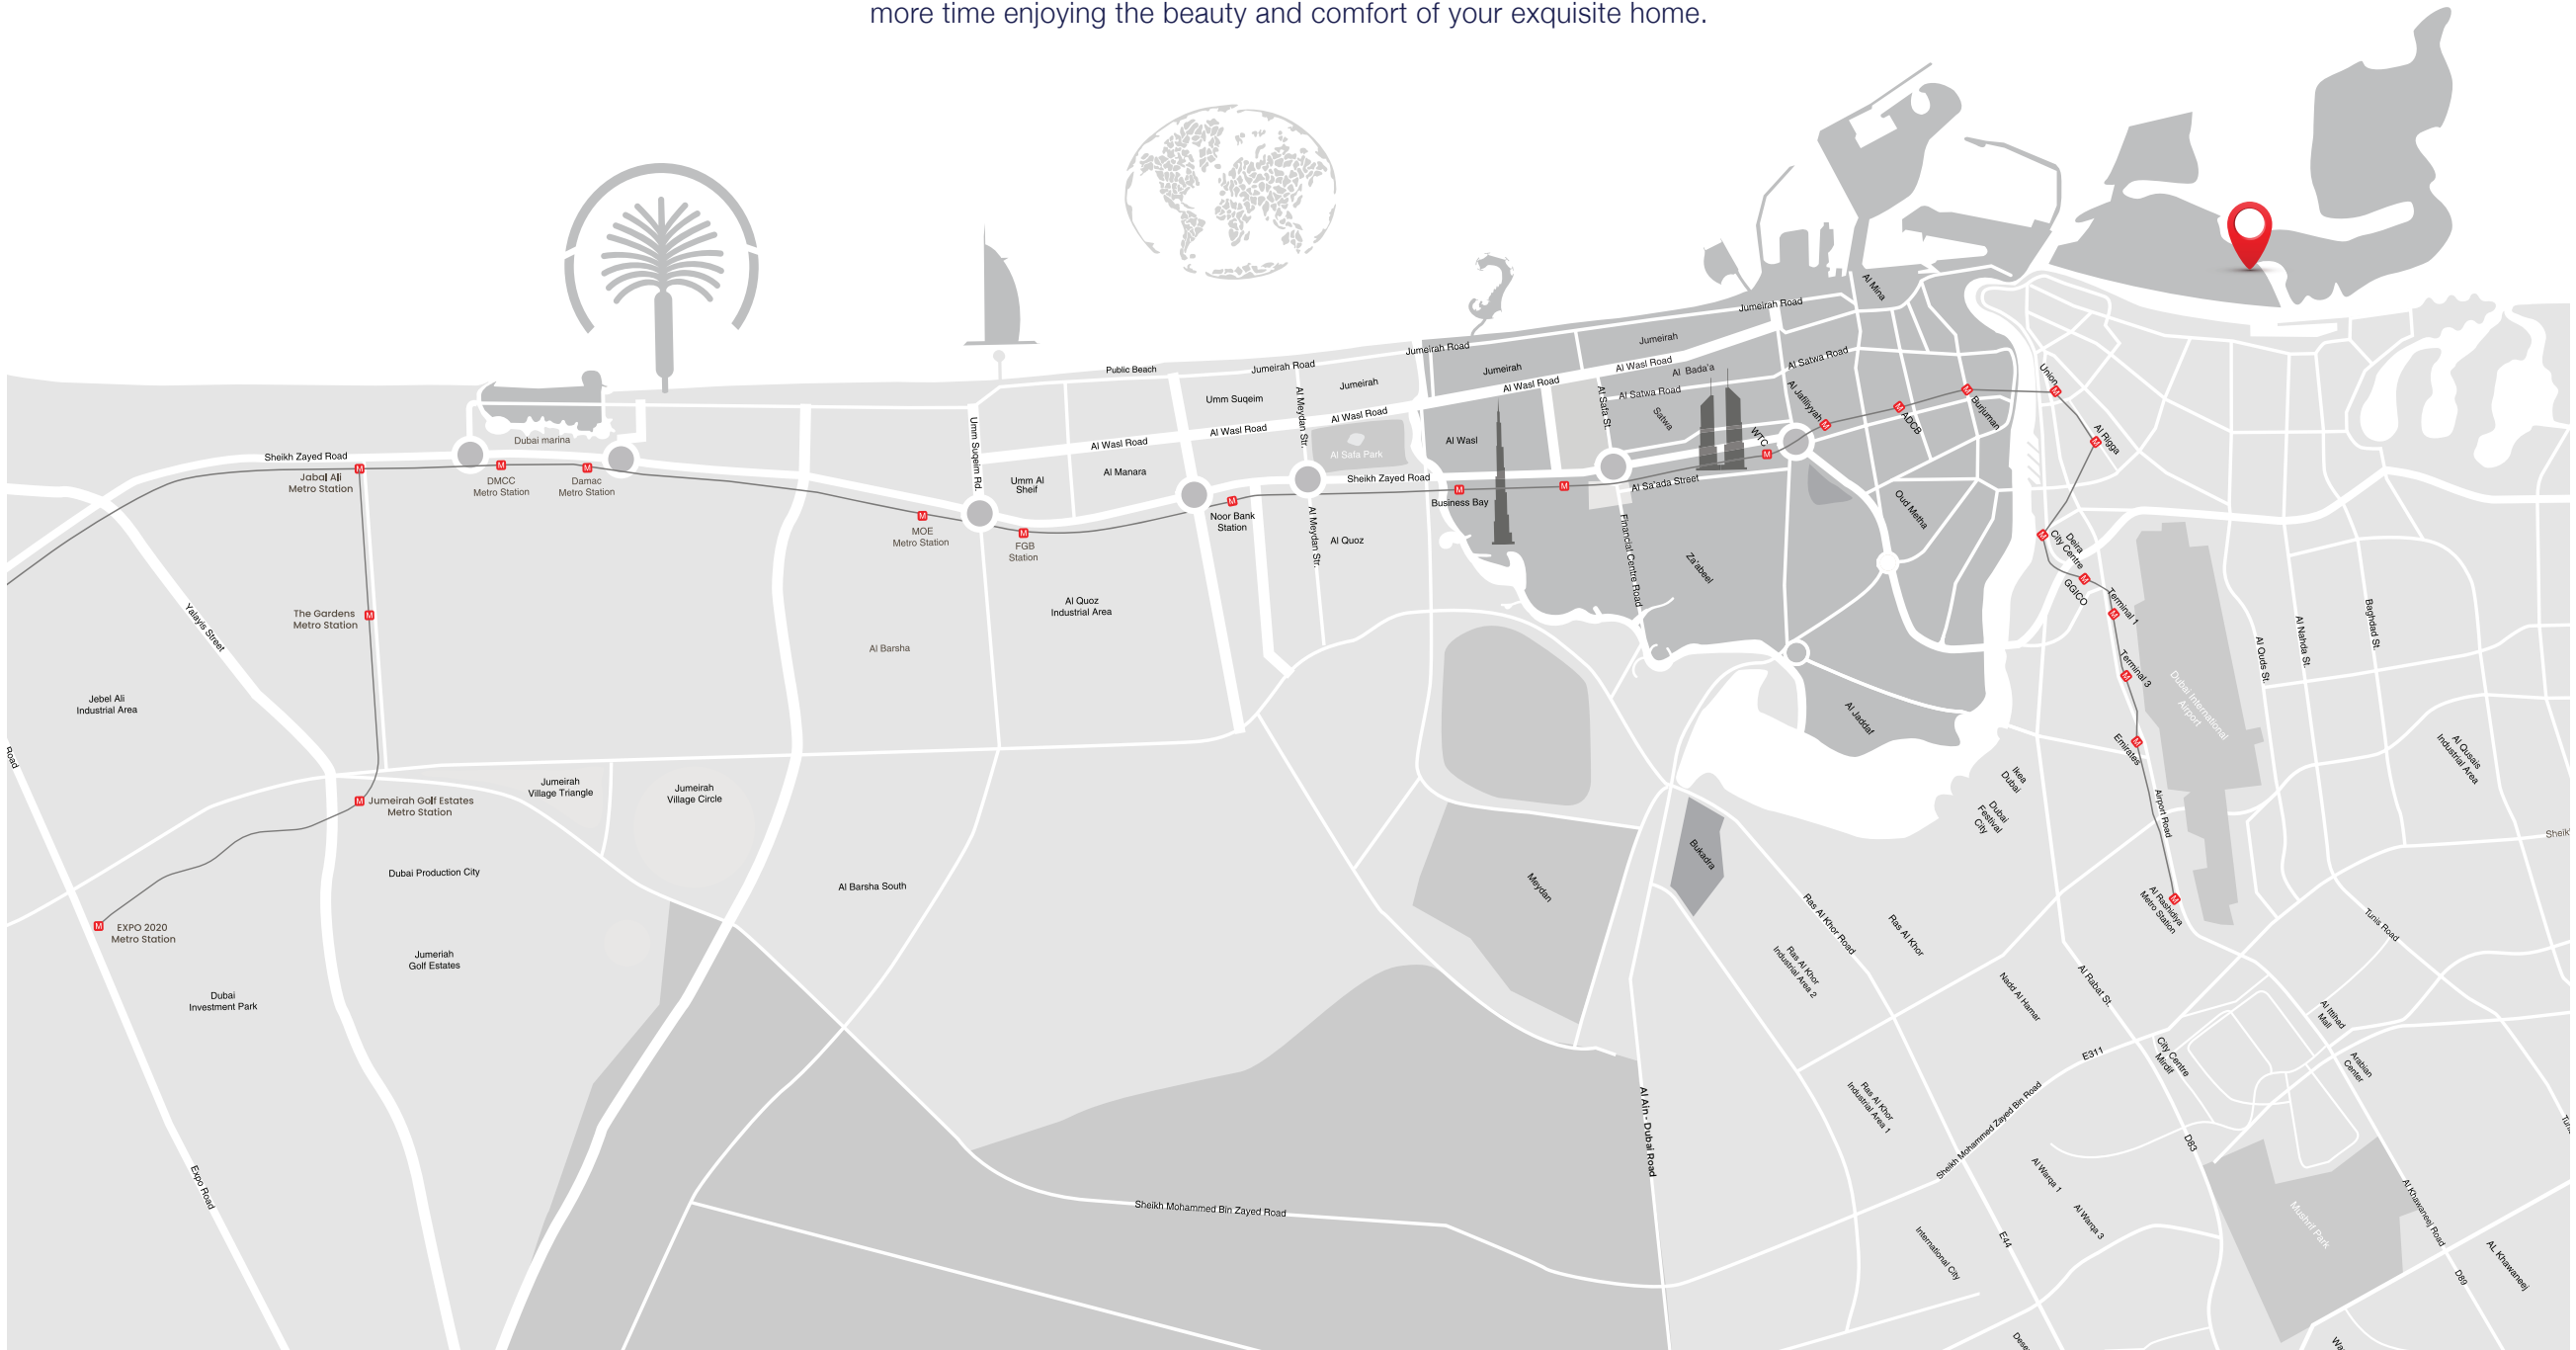

SEAMLESS CONNECTIVITY

Discover the perfect balance between serene waterfront living and the vibrant pulse of the city. SAMANA Ocean Pearl's prime location offers unparalleled accessibility to the most sought-after destinations.

5 – 10 min

Dubai Canal
Dubai Metro Route
Port Rashid

10 – 15 min

Dubai Creek
Deira
Deira Corniche Area

15 – 20 min

JBR The Walk
Al Mamzar Beach Park

20 – 25 min

Dubai International Airport
Dubai Gold Souq
Heritage Village

PERFECTLY POSITIONED

Nestled by the serene sea, yet just moments away from the city's prime areas, SAMANA Ocean Pearl ensures that you are never far from where you need to be. From bustling business districts to premier shopping destinations, or world-class dining and entertainment, every convenience is within your reach. Live the ease of connectivity that makes every journey effortless, allowing you to spend more time enjoying the beauty and comfort of your exquisite home.

TECHNOGYM

DIVE INTO THE ESSENCE OF TRANQUILITY

SAMANA Ocean Pearl, located on the prestigious Dubai Island, is a visionary residential project that redefines the concept of waterfront luxury. Seamlessly blending exquisite design, unparalleled amenities, and a prime waterfront location, SAMANA Ocean Pearl materializes your vision of a lifestyle marked with opulence and equanimity.