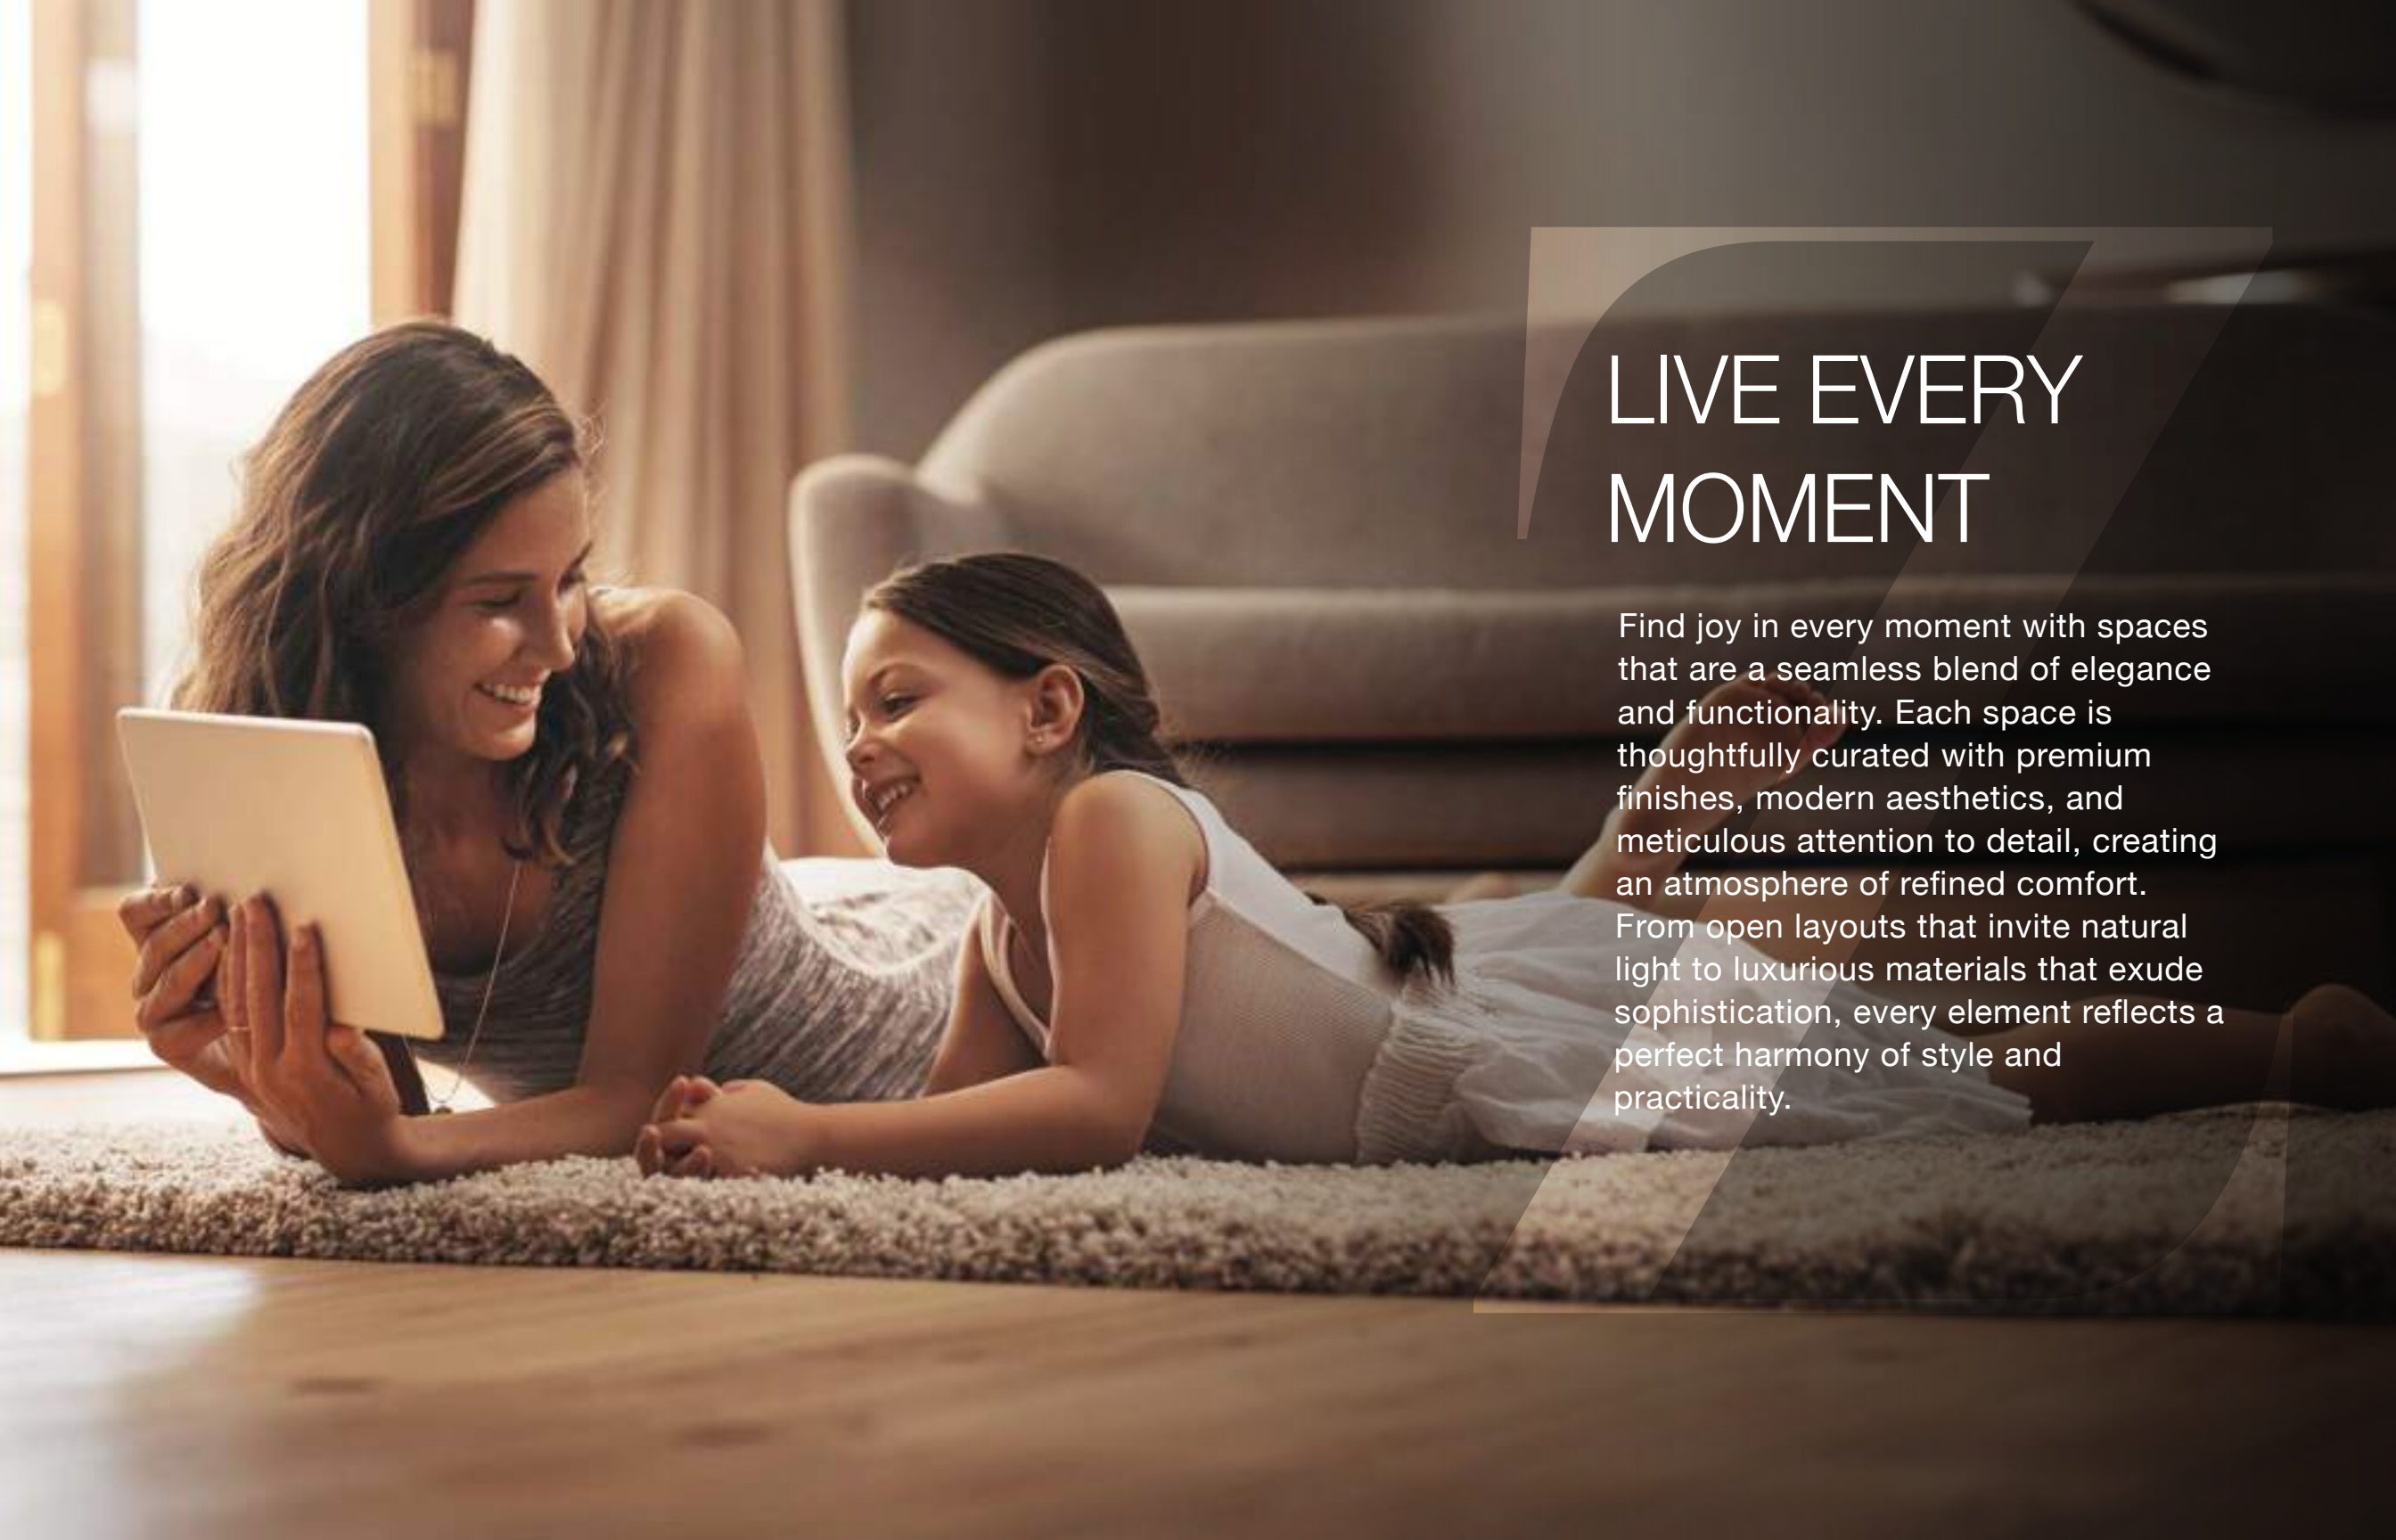

CELEBRATING LIFE

Life at SAMANA Ibiza is a well-curated fusion of contemporary comfort and conventional charm particularly catering to those who seek something extraordinary from each moment. It's a place designed for the enthusiasts of dynamism.