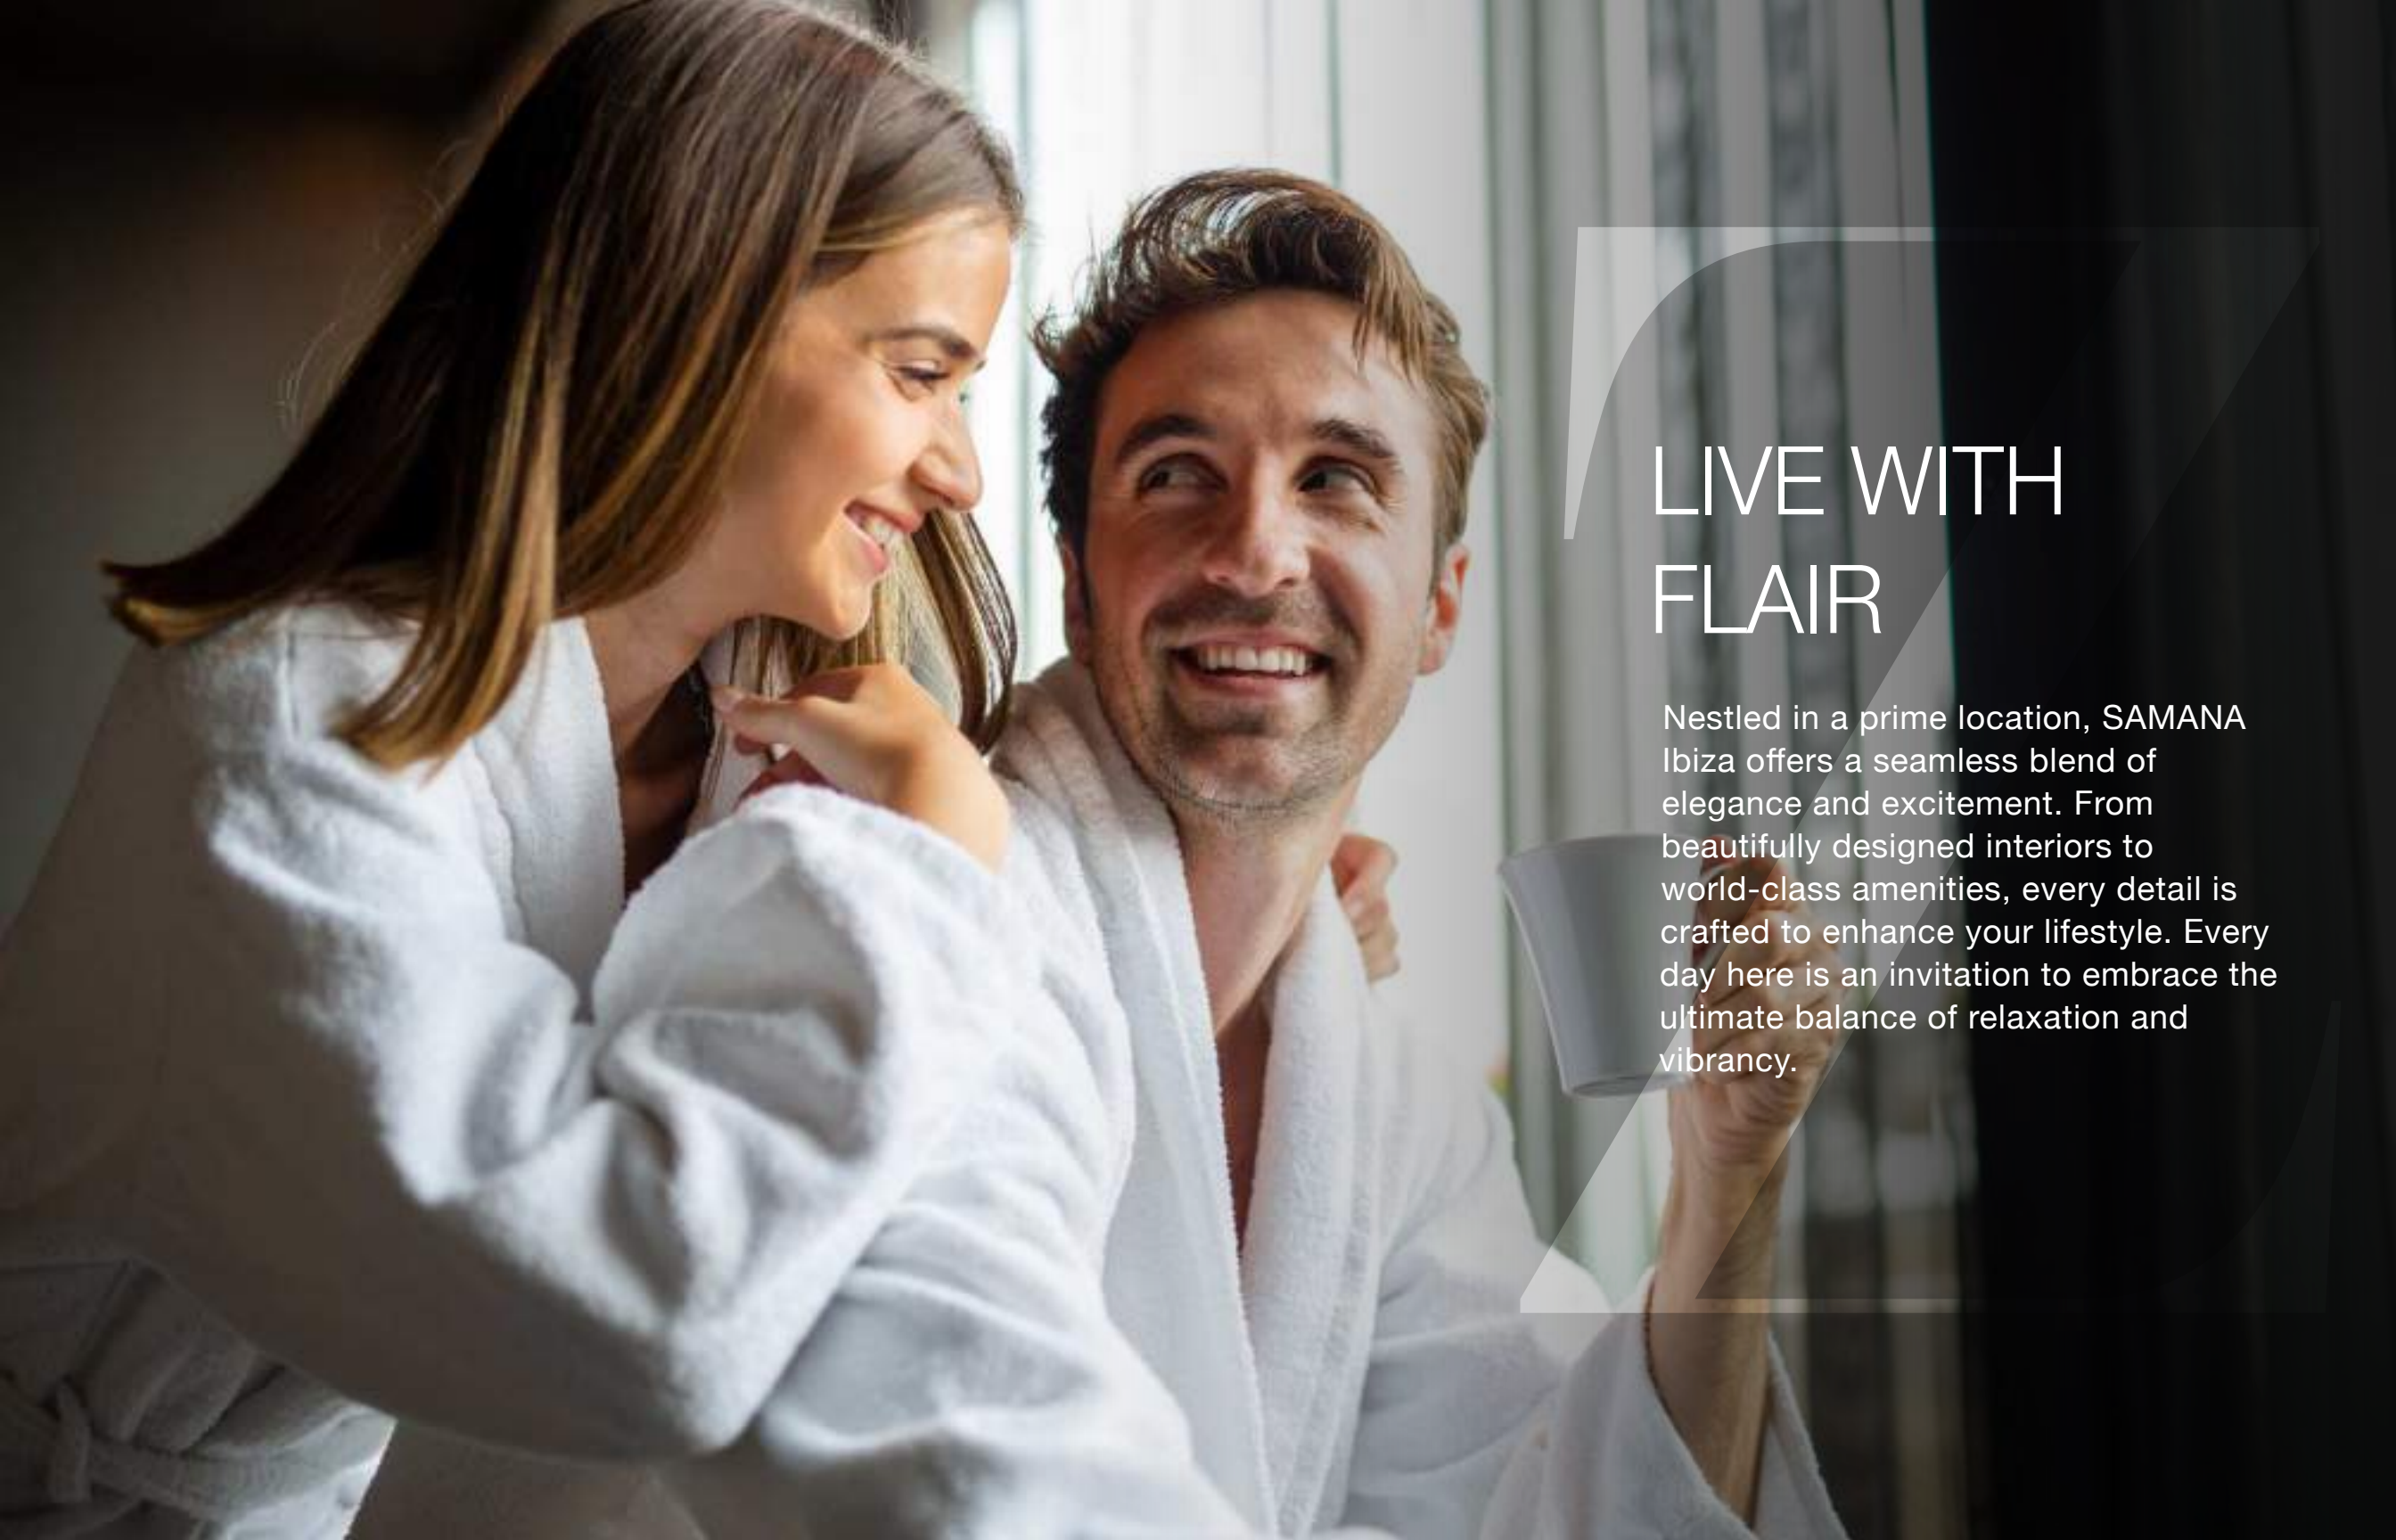

LIVE WITH FLAIR

Nestled in a prime location, SAMANA Ibiza offers a seamless blend of elegance and excitement. From beautifully designed interiors to world-class amenities, every detail is crafted to enhance your lifestyle. Every day here is an invitation to embrace the ultimate balance of relaxation and vibrancy.