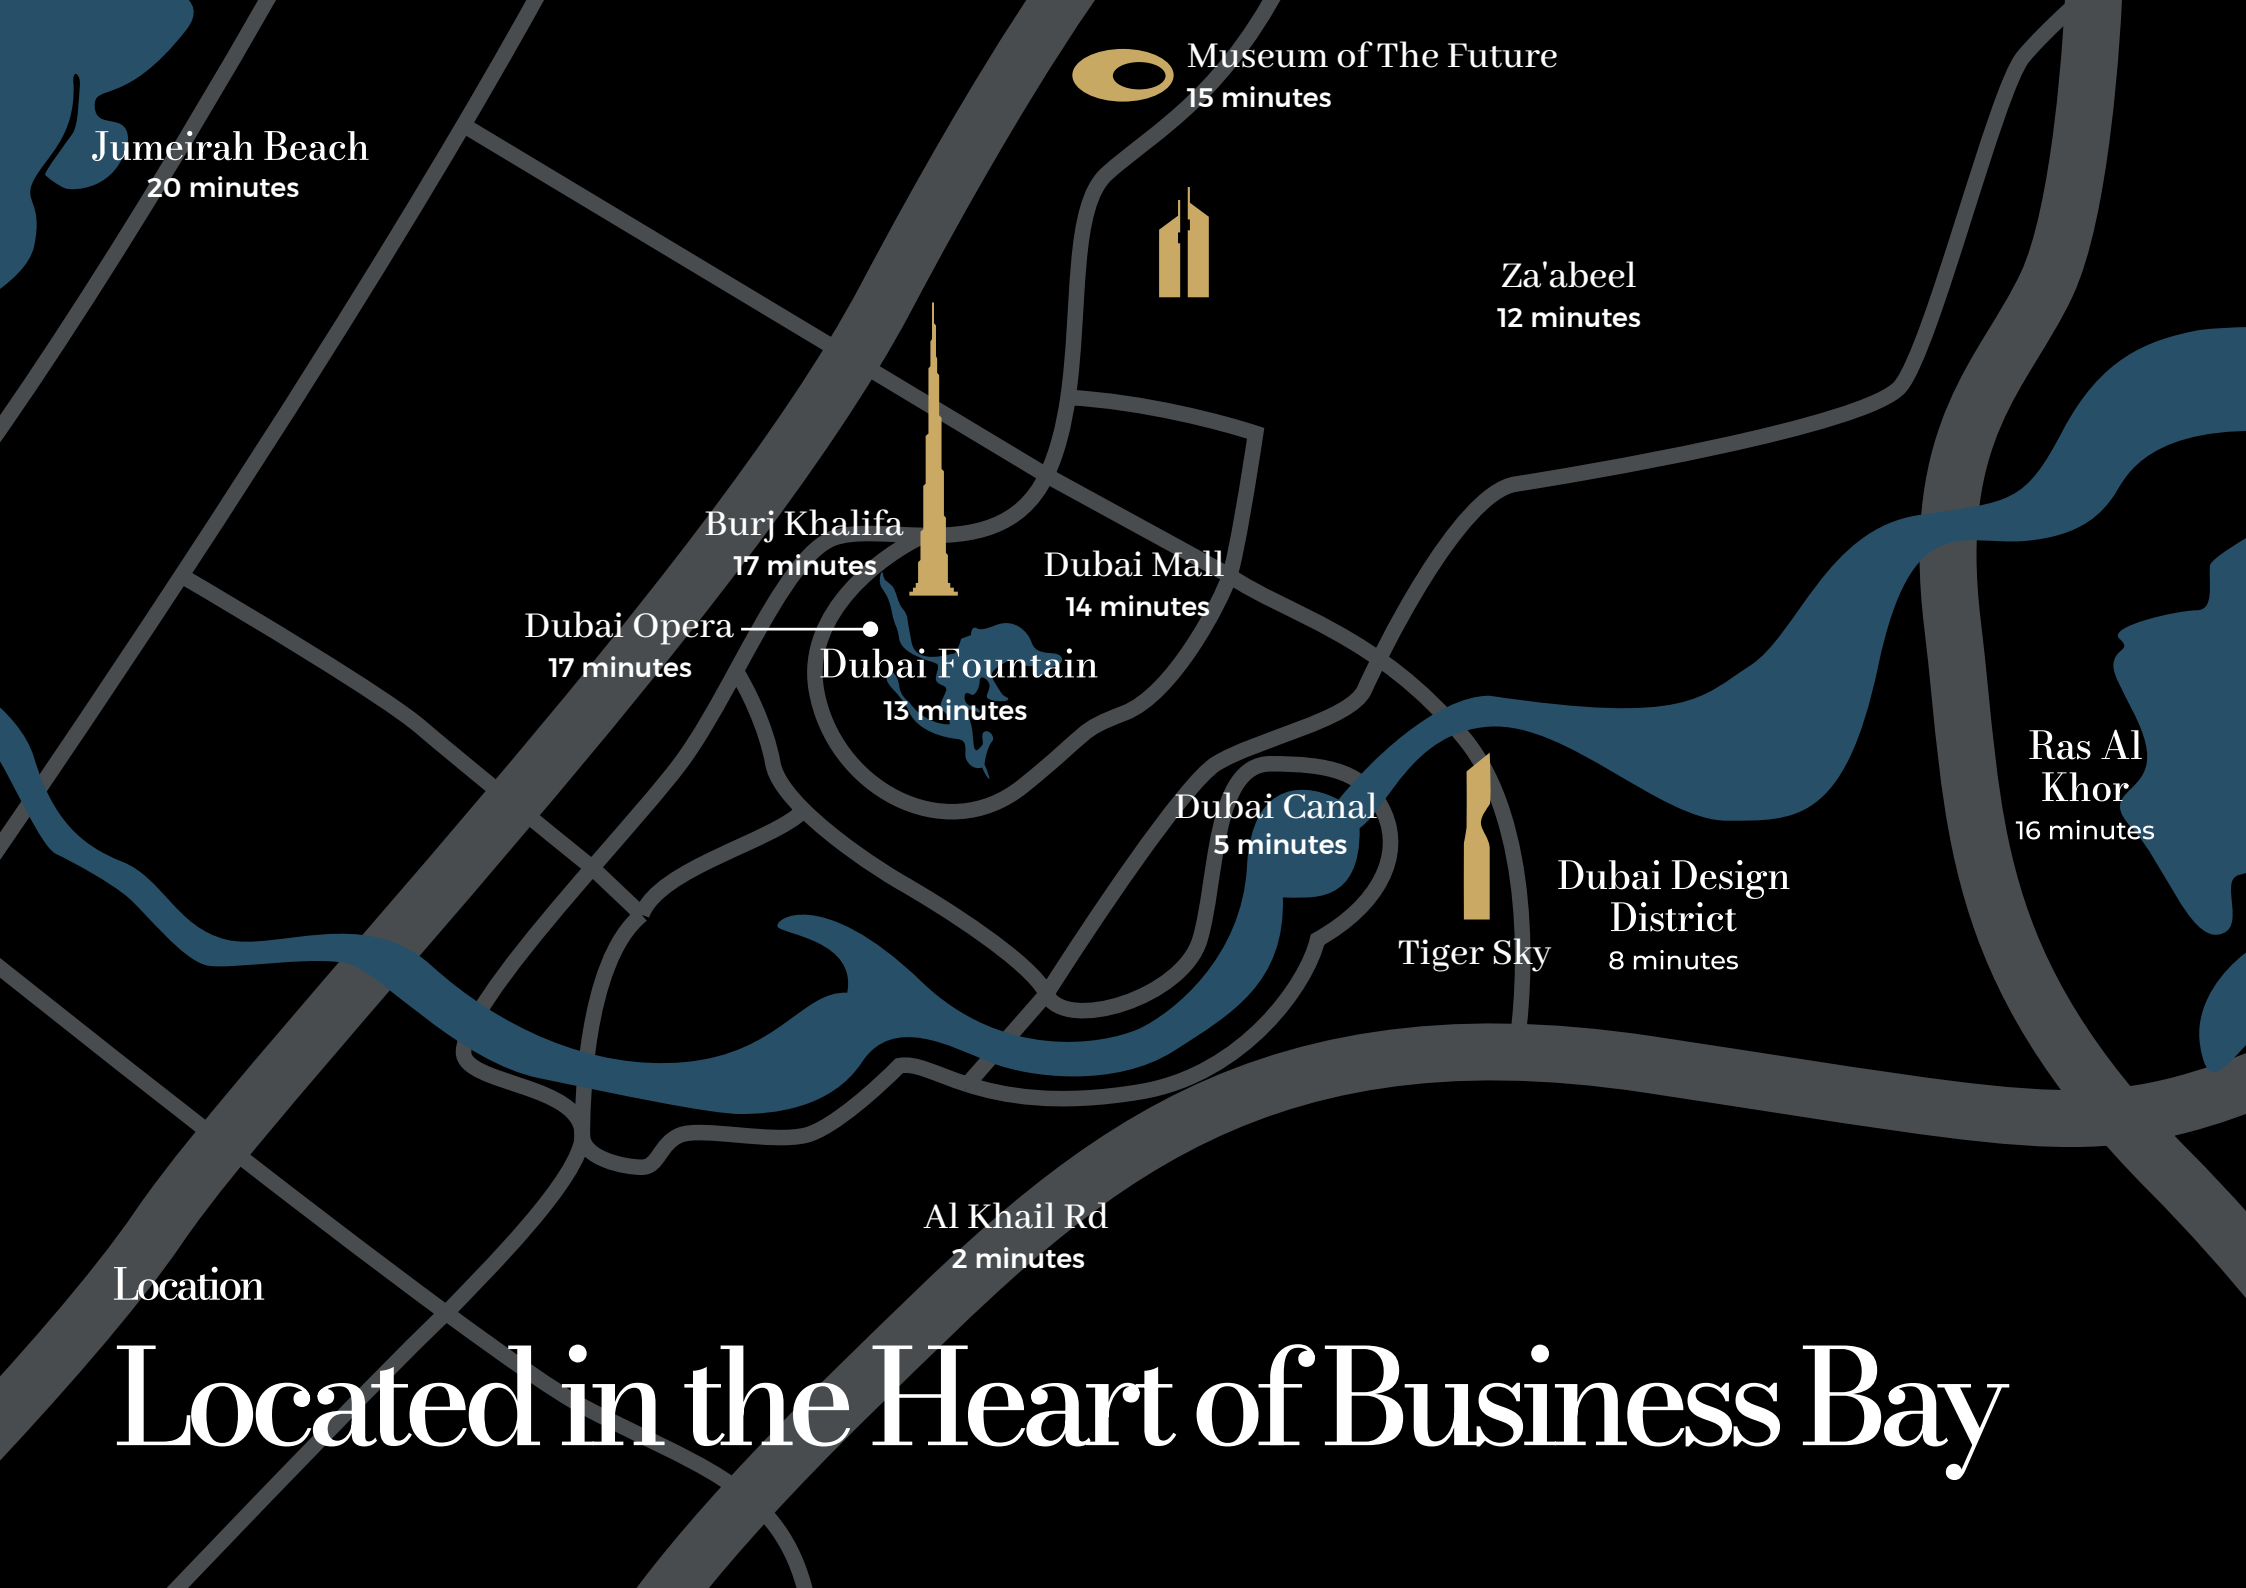

Perched gracefully in the heart of Business Bay, the Tiger Sky Tower epitomizes elevated living in Dubai. With its iconic design and breathtaking views, residents are treated to a world of luxury and sophistication. The tower offers an unparalleled residential experience amidst the bustling cityscape, boasting a range of amenities, from serene rooftop gardens to state-of-the-art fitness facilities.

Jumeirah Beach
20 minutes

Museum of The Future
15 minutes

Za'abeel
12 minutes

Burj Khalifa
17 minutes

Dubai Mall
14 minutes

Dubai Opera
17 minutes

Dubai Fountain
13 minutes

Dubai Canal
5 minutes

Tiger Sky
Dubai Design District
8 minutes

Ras Al Khor
16 minutes

Al Khail Rd
2 minutes

Location

Located in the Heart of Business Bay

Location

Redesigning Dubai's Skyline

Prepare to be enchanted by a future brimming with luxury in the heart of Business Bay, Dubai. Tiger Sky Tower emerges as a singular gem illuminating Dubai's skyline, offering every conceivable amenity for an extraordinary experience. Whether you're drawn to invest in unparalleled elegance or yearning for a tranquil abode to shape a brighter tomorrow, this tower beckons as the epitome of perfection.

Location

An Icon Among Dubai's Skyline

Burj
Khalifa

Downtown Dubai

Tiger Sky
Tower

Business Bay

Burj Al
Arab

Jumeirah