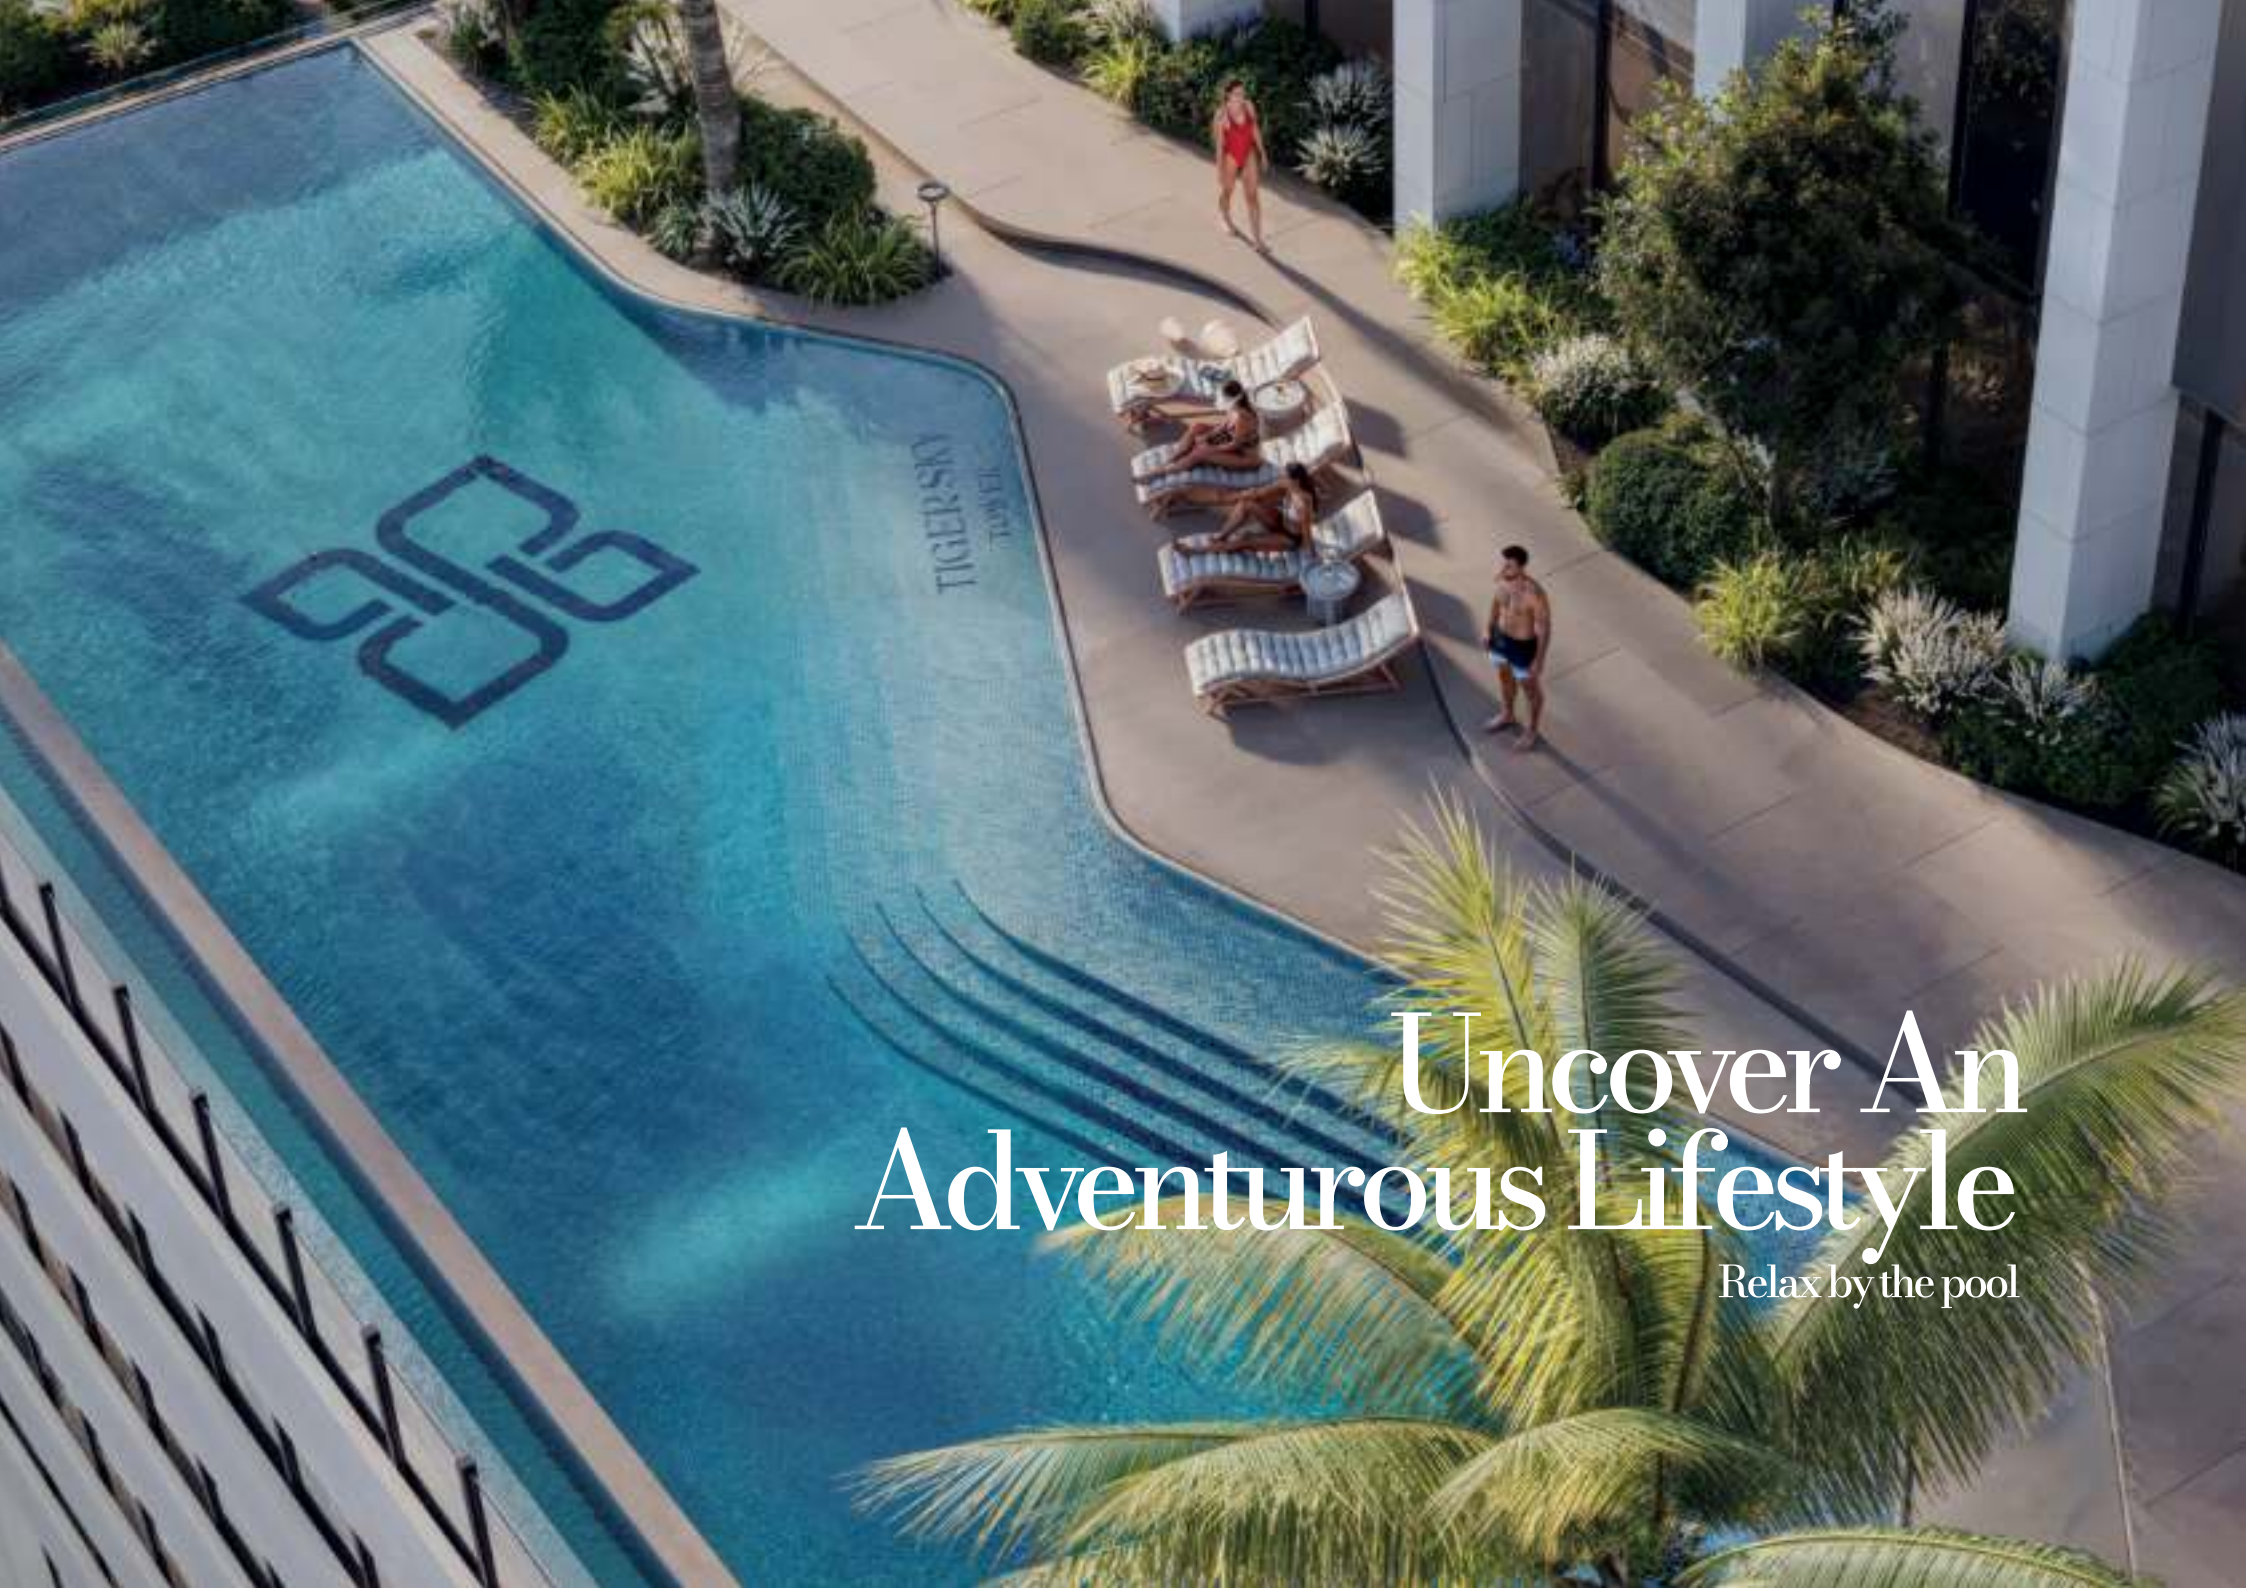

Sky Restaurant

View from

439m

Uncover An
Adventurous Lifestyle

The World's Highest Infinity Pool

At

431m

Uncover An
Adventurous Lifestyle
Relax by the pool